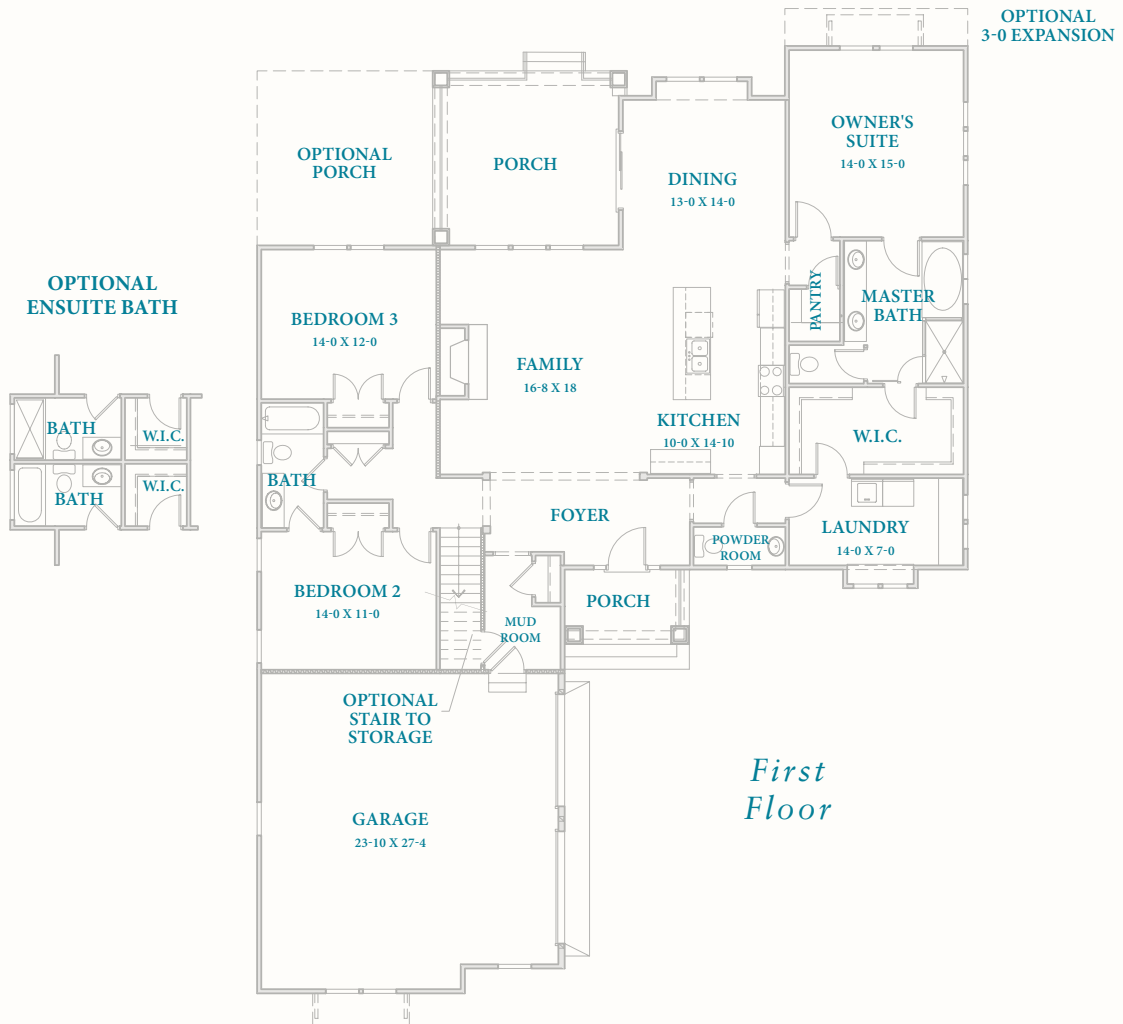

Extraordinary Custom Homes

THE Castle Hill 1

SPECIFICATIONS:

3 Bedrooms | 2.5 Bathrooms

Total Square Footage: 2,103 sq. ft.

Garage: 647 | Storage: 208

9842 Lori Road, Suite 201, Chesterfield, VA 23832 · info@BelArborBuilders.com · 804.751.9050