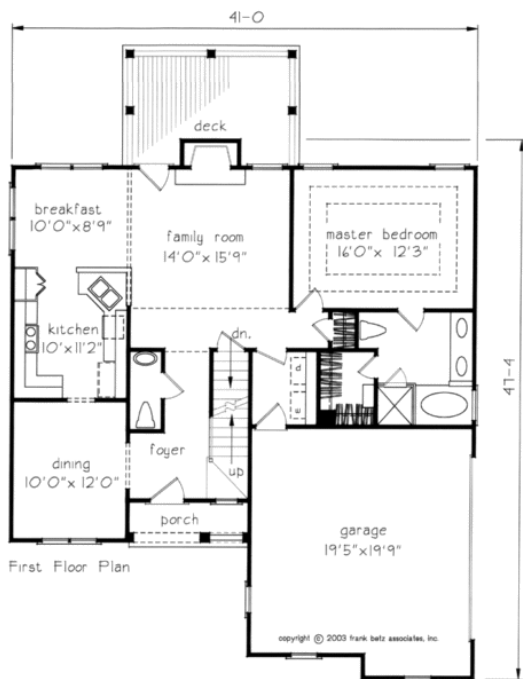

**GEORGIA PEACH
BRG-013**

MAIN LEVEL FLOOR PLAN

UPPER LEVEL FLOOR PLAN

CREATIVE HOME CONCEPTS
Custom Builder

THE BERAN GROUP
A Boutique
REAL ESTATE COMPANY

**STARTING AT \$475,000
WITH 2100 SQ FT**

**TOTAL HEATED SQUARE FOOTAGE
1.593**