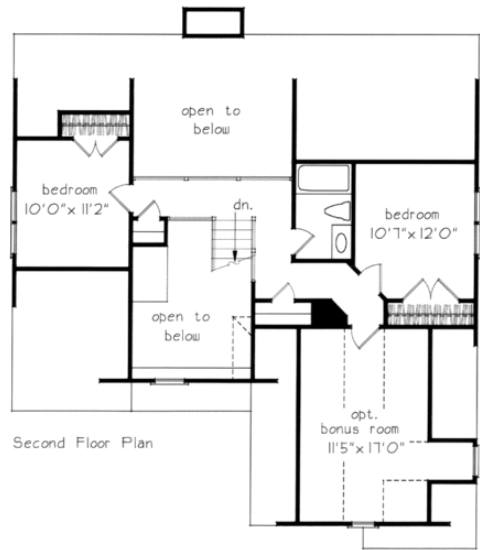

**GEORGIA PEACH
BRG-013**

MAIN LEVEL FLOOR PLAN

UPPER LEVEL FLOOR PLAN

CREATIVE HOME CONCEPTS
Custom Builder

THE BERAN GROUP
A Boutique
REAL ESTATE COMPANY

**STARTING AT \$475,000
WITH 2100 SQ FT**

**TOTAL HEATED SQUARE FOOTAGE
1.593**