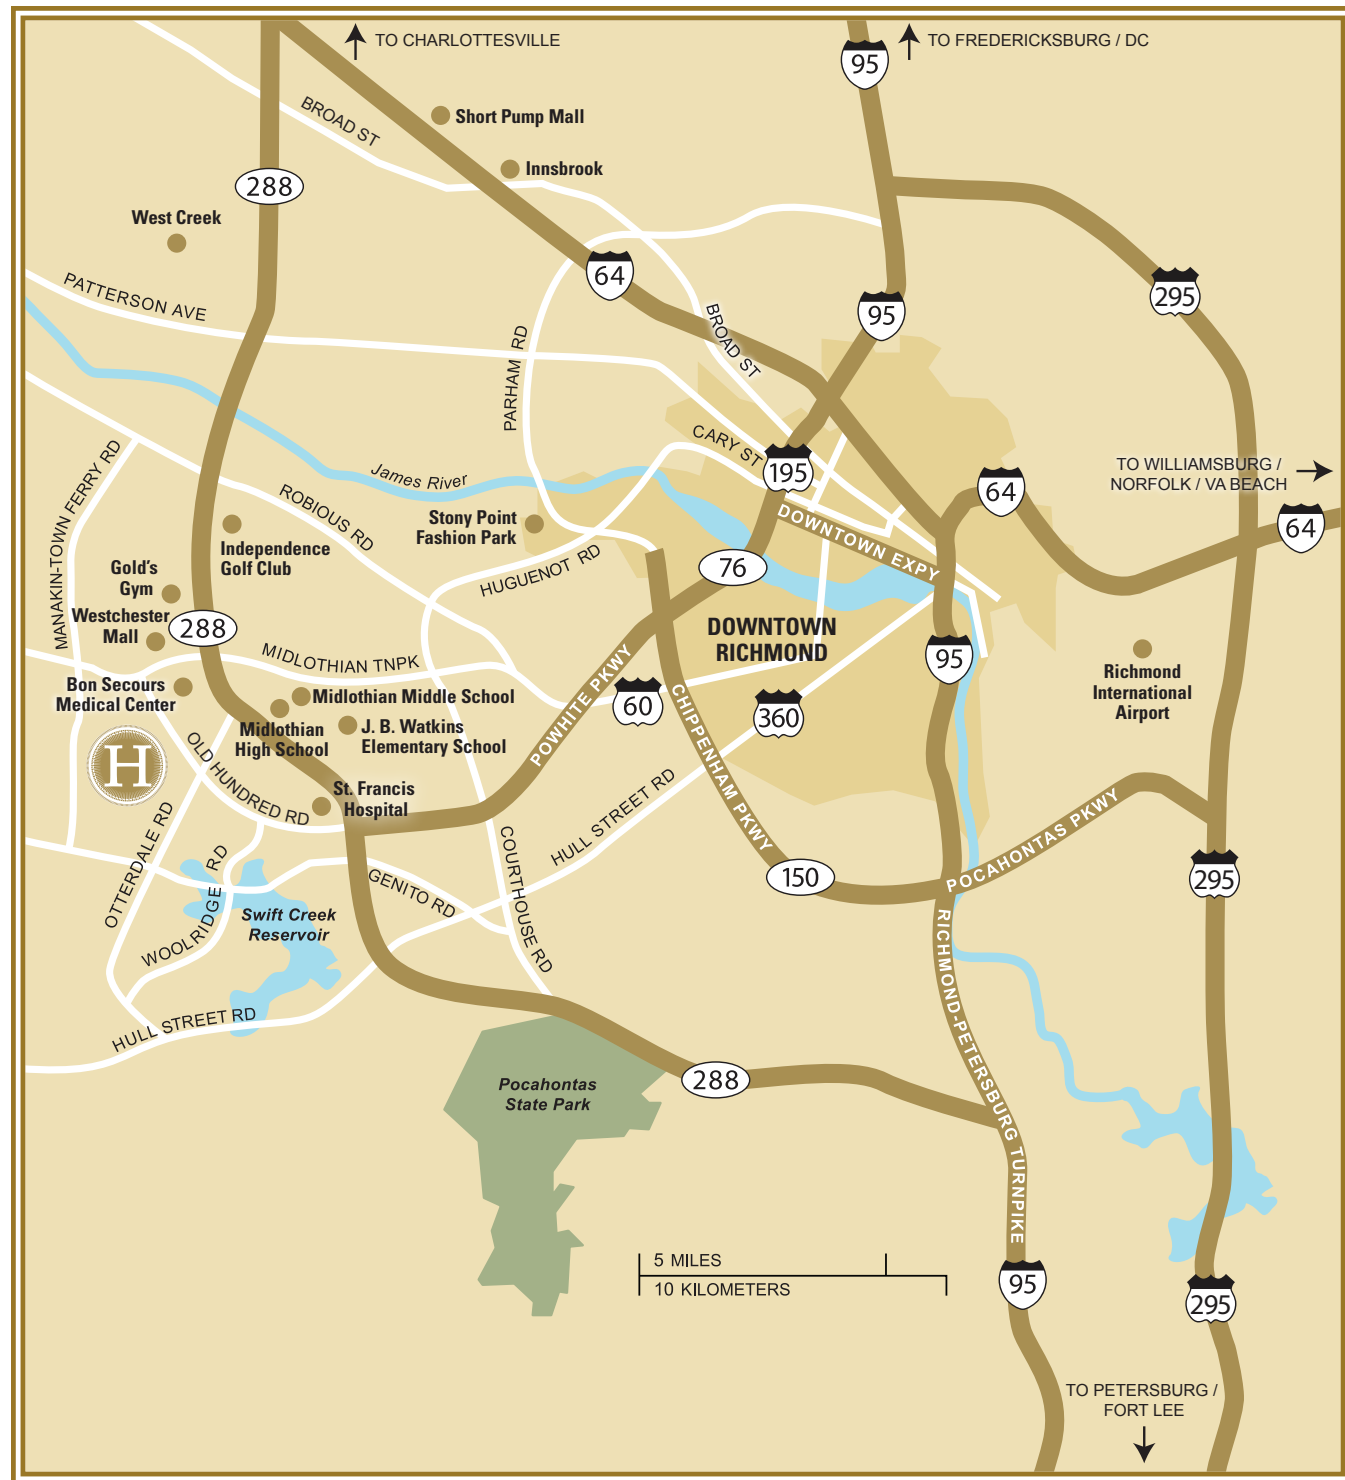

Generous Homesites

Environmental Sensitivity

Resort-style Amenities

Top-ranked Schools

UNMATCHED LOCATION

A World of Conveniences

HALLSLEY is strategically located in Midlothian, only 1 1/2 miles from Rt. 60 and Westchester Commons Shopping Center; 2 miles from the Powwhite Extension; 3 miles from the intersection of Rt. 60 and Rt. 288; and 18 miles from downtown Richmond.

Residents of Hallsley are centrally located to all that Richmond has to offer – including two regional malls as well as boutique shopping experiences. Plus, they are just a couple of miles from a 16-theater movie complex, fine and casual dining, shopping, health and fitness facilities, indoor and outdoor sporting attractions, and much more.

Conveniences within 3-4 miles of Hallsley:

BANKS

Bank of America
Wells Fargo
Village Bank
First Community Bank

GROCERY / CONVENIENCE

CVS Drug Store
GNC Health Food Store
Edgewater Convenience Food
Kroger Grocery
Virginia Alcoholic Beverage Control
Wawa Gas & Food