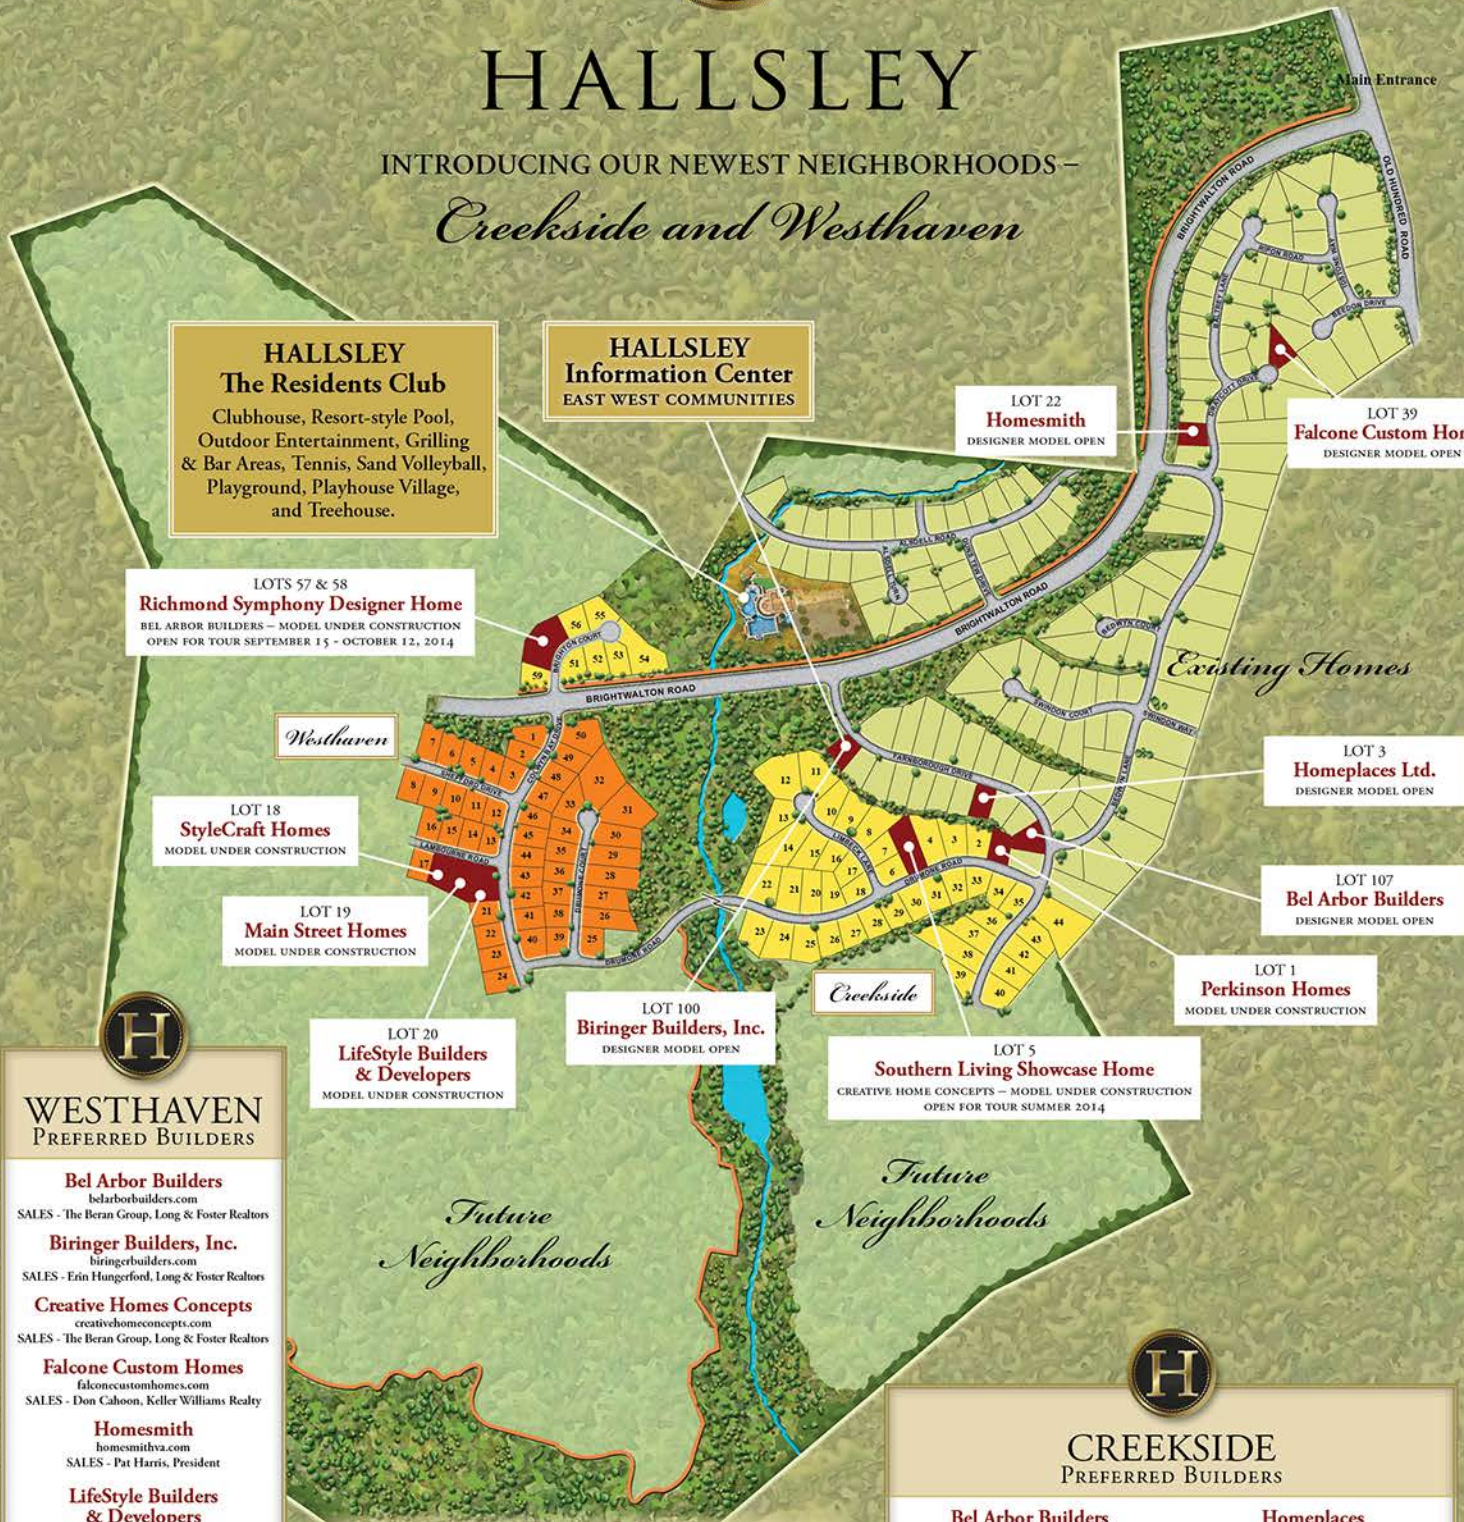

HALLSLEY

INTRODUCING OUR NEWEST NEIGHBORHOODS –

Creekside and Westhaven

HALLSLEY
The Residents Club
Clubhouse, Resort-style Pool,
Outdoor Entertainment, Grilling
& Bar Areas, Tennis, Sand Volleyball,
Playground, Playhouse Village,
and Treehouse.

HALLSLEY
Information Center
EAST WEST COMMUNITIES

LOT 22
Homesmith
DESIGNER MODEL OPEN

LOT 39
Falcone Custom Homes
DESIGNER MODEL OPEN

LOTS 57 & 58
Richmond Symphony Designer Home
BEL ARBOR BUILDERS – MODEL UNDER CONSTRUCTION
OPEN FOR TOUR SEPTEMBER 15 - OCTOBER 12, 2014

Westhaven

LOT 18
StyleCraft Homes
MODEL UNDER CONSTRUCTION

LOT 19
Main Street Homes
MODEL UNDER CONSTRUCTION

LOT 20
LifeStyle Builders & Developers
MODEL UNDER CONSTRUCTION

LOT 100
Biringer Builders, Inc.
DESIGNER MODEL OPEN

Creekside

LOT 5
Southern Living Showcase Home
CREATIVE HOME CONCEPTS – MODEL UNDER CONSTRUCTION
OPEN FOR TOUR SUMMER 2014

LOT 3
Homeplaces Ltd.
DESIGNER MODEL OPEN

LOT 107
Bel Arbor Builders
DESIGNER MODEL OPEN

LOT 1
Perkinson Homes
MODEL UNDER CONSTRUCTION

WESTHAVEN
PREFERRED BUILDERS

- **Bel Arbor Builders**
  belarborbuilders.com
  SALES - The Beran Group, Long & Foster Realtors
- **Biringer Builders, Inc.**
  biringerbuilders.com
  SALES - Erin Hungerford, Long & Foster Realtors
- **Creative Homes Concepts**
  creativehomeconcepts.com
  SALES - The Beran Group, Long & Foster Realtors
- **Falcone Custom Homes**
  falconcustomhomes.com
  SALES - Don Cahoon, Keller Williams Realty
- **Homesmith**
  homesmithva.com
  SALES - Pat Harris, President
- **LifeStyle Builders & Developers**
  lifestylebuilders.com
  SALES - Michele Altman, Market Square Realty
- **Main Street Homes**
  www.gomh.com
  SALES - Lee Wake, Main Street Homes
- **Perkinson Homes**
  perkinsonhomes.com
  SALES - Don Cahoon, Keller Williams Realty
- **StyleCraft Homes**
  stylecrafthomes.com
  SALES - Robert Dodge, StyleCraft Homes

- Existing Homes
- Models
- Pool, Clubhouse & Amenity Areas
- Creekside
- Walking Trails
- Future Neighborhoods
- Westhaven
- Non-Hallsley Property

CREEKSIDE
PREFERRED BUILDERS

- **Bel Arbor Builders**
  belarborbuilders.com
  SALES - The Beran Group, Long & Foster Realtors
- **Biringer Builders, Inc.**
  biringerbuilders.com
  SALES - Erin Hungerford, Long & Foster Realtors
- **Creative Homes Concepts**
  creativehomeconcepts.com
  SALES - The Beran Group, Long & Foster Realtors
- **Falcone Custom Homes**
  falconcustomhomes.com
  SALES - Don Cahoon, Keller Williams Realty
- **Homeplaces**
  homeplaces.com
  SALES - Sarah Kellam, Metropolitan Real Estate
- **Homesmith**
  homesmithva.com
  SALES - Pat Harris, President
- **Perkinson Homes**
  perkinsonhomes.com
  SALES - Don Cahoon, Keller Williams Realty
- **Youngblood Properties**
  youngbloodproperties.com
  SALES - Scott Dearnley, Joyner Fine Properties